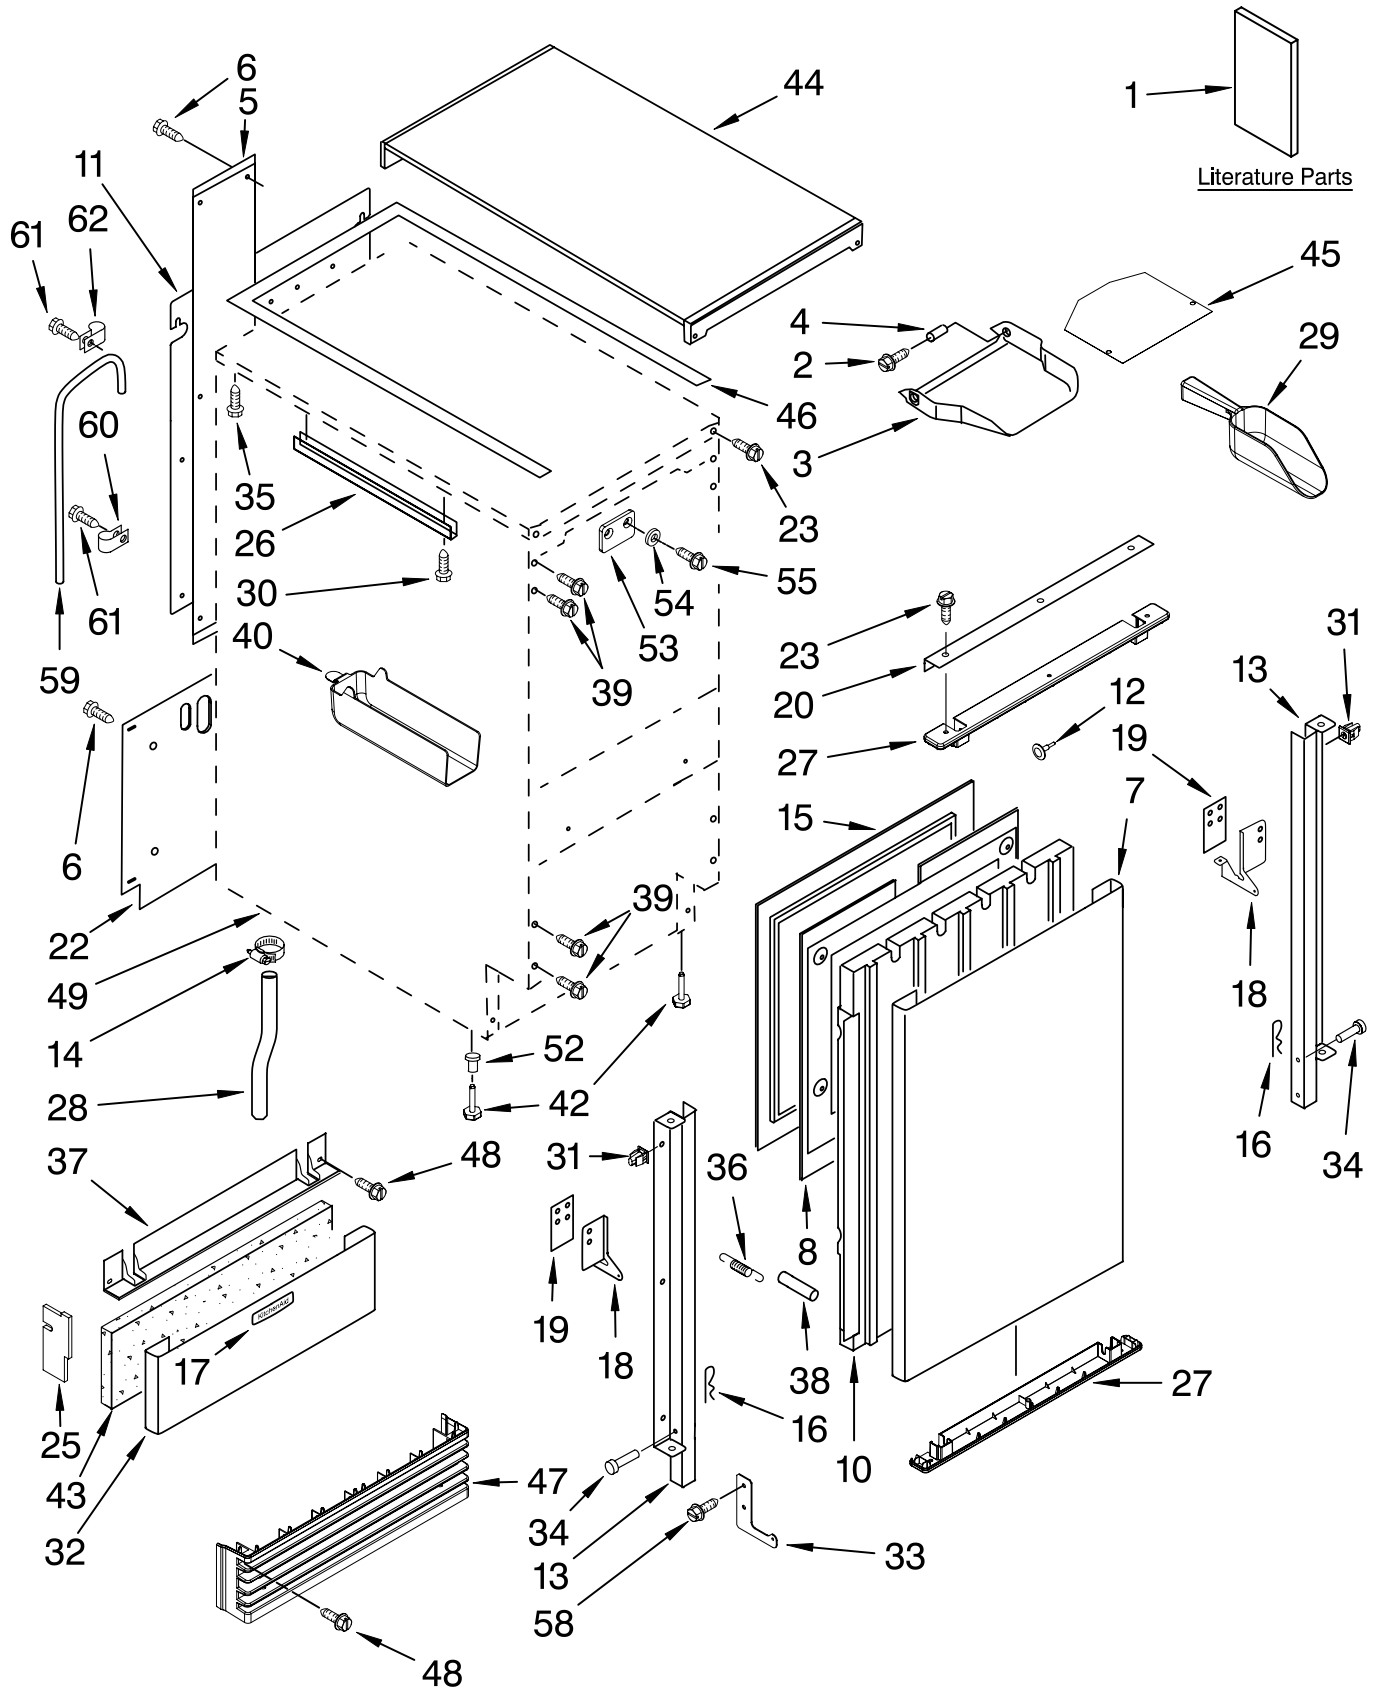

CABINET LINER AND DOOR PARTS

For Models: KUIS18PNTW0, KUIS18PNTB0
(White) (Black)

ICE CUBE
MAKER

KitchenAid®

FOR ORDERING INFORMATION REFER TO PARTS PRICE LIST

CABINET LINER AND DOOR PARTS

For Models: KUIS18PNTW0, KUIS18PNTB0
(White) (Black)

Illus. No.	Part No.	DESCRIPTION	Illus. No.	Part No.	DESCRIPTION	Illus. No.	Part No.	DESCRIPTION
1		Literature Parts	18		Hinge	37		Endcap, Panel
	2313820	Use & Care Guide		2208425	(Left Side)		2208383W	White
	2324311	Service & Wiring Sheet		2208426	(Right Side)		2208383B	Black
2	3400886	Screw 8-18 x 1 1/4	19	2208401	Shim, Hinge	38	2208529	Dampener, Spring
3	2208354	Bin, Door	20		Handle, Ice maker	39	489423	Screw
4	2185678	Spacer		2208440W	White	40	2208449	Holder, Scoop
5	2217394	Cover, Wiring		2208440B	Black	42	3374849	Leg, Leveler (4)
6	489442	Screw	22	2208399	Assembly, Unit Cover	43	2208384	Insulation
7		Panel, Exterior	23		Screw, Handle	44		Top
	2208352W	White		8281188	White		2929701W	White
	2208352B	Black		8281186	Black		2929701B	Black
8	2217298	Panel, Interior	25	2217225	Pad, Foam	45	2185690	Shield, Electrical
10	2208377	Insulation	26	2185691	Channel, Wiring	46	2217296	Gasket, Top Panel
11	2217227	Ballast-Back, I.M.	27		Endcap, Door	47		Grill, Front
12	941839	Hole Plug		2208350W	White		2217206W	White
13		Bracket, Door		2208350B	Black		2217206B	Black
	2217466	(Left Side)	28	2208459	Tube, Drain	48	489474	Screw 8-18 x 1
	2217465	(Right Side)	29	2208386	Scoop	49		Cabinet & Liner (NOT SERVICED)
14	489503	Clamp	30	3400884	Screw 8-18 x 5/8	52	3400240	Nut,
15	2217295	Gasket, Door	31	692400	Nut, Push-In			Leg Leveler
16	2208535	Clip	32		Panel, Lower	53	2208434	Strike, Magnet
17		Nameplate		2208382W	White	54	3400916	Washer
	W10046670	White		2208382B	Black	55	8281191	Screw
	W10046640	Black	33	2208487	Bracket, Spring	58	488208	Screw
			34	2208417	Pin, Hinge	59	2217467	Tube-Vent
			35	489048	Screw, Ground	60	2208367	Clamp-Half
			36	2208480	Spring, Hinge	61	8281265	Screw
						62	489505	Clamp